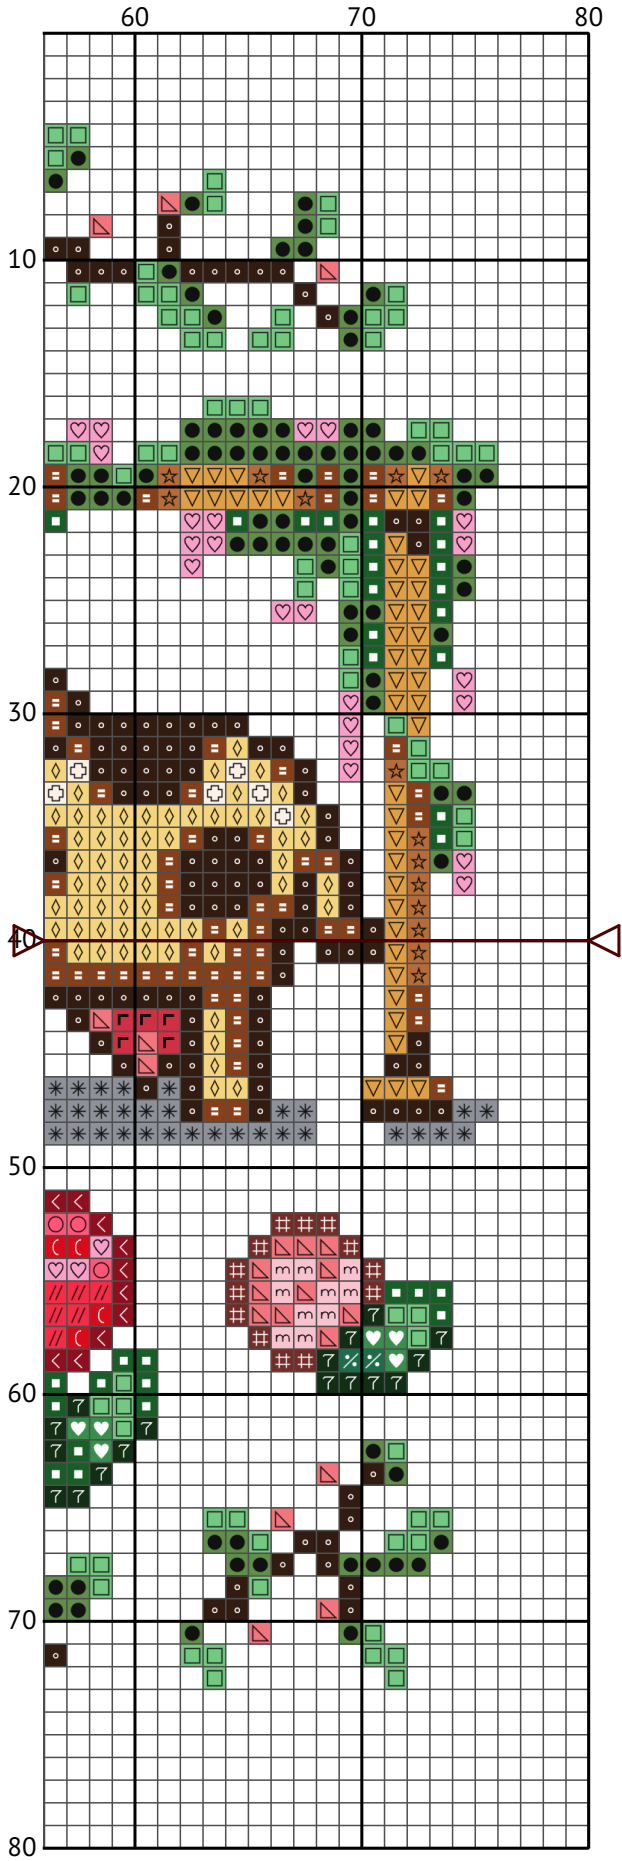

Stardew Valley Cows

Cross stitch Pattern

Free Stardew Valley cross stitch pattern

Cows!

Stardew Valley Cows

Stardew Valley Cows

Stardew Valley Cows
Floss list for crosses

Use 2 strands of thread for cross stitch

N	Symbol	Number	Name	Stitches
1		 DMC 03	Tin - Medium	109
2		 DMC 35	Fuchsia - Very Dark	47
3		 DMC 310	Black	6
4		 DMC 321	Red	12
5		 DMC 434	Brown - Light	200
6		 DMC 436	Tan	185
7		 DMC 600	Cranberry - Very Dark	25
8		 DMC 605	Cranberry - Very Light	119
9		 DMC 676	Old Gold - Light	122
10		 DMC 745	Yellow - Light Pale	156
11		 DMC 760	Salmon	86
12		 DMC 816	Garnet	36
13		 DMC 819	Baby Pink - Light	24
14		 DMC 890	Pistachio Green - Ultra Dark	109
15		 DMC 891	Carnation - Dark	20
16		 DMC 909	Emerald Green - Very Dark	124
17		 DMC 911	Emerald Green - Medium	22
18		 DMC 912	Emerald Green - Light	7
19		 DMC 913	Nile Green - Medium	234
20		 DMC 938	Coffee Brown - Ultra Dark	405
21		 DMC 956	Geranium	10
22		 DMC 963	Dusty Rose - Ultra Very Light	42
23		 DMC 989	Forest Green	197
24		 DMC 3688	Mauve - Medium	32
25		 DMC 3832	Raspberry - Medium	27
26		 DMC 3850	Bright Green - Dark	13
27		 DMC 3858	Rosewood - Medium	26