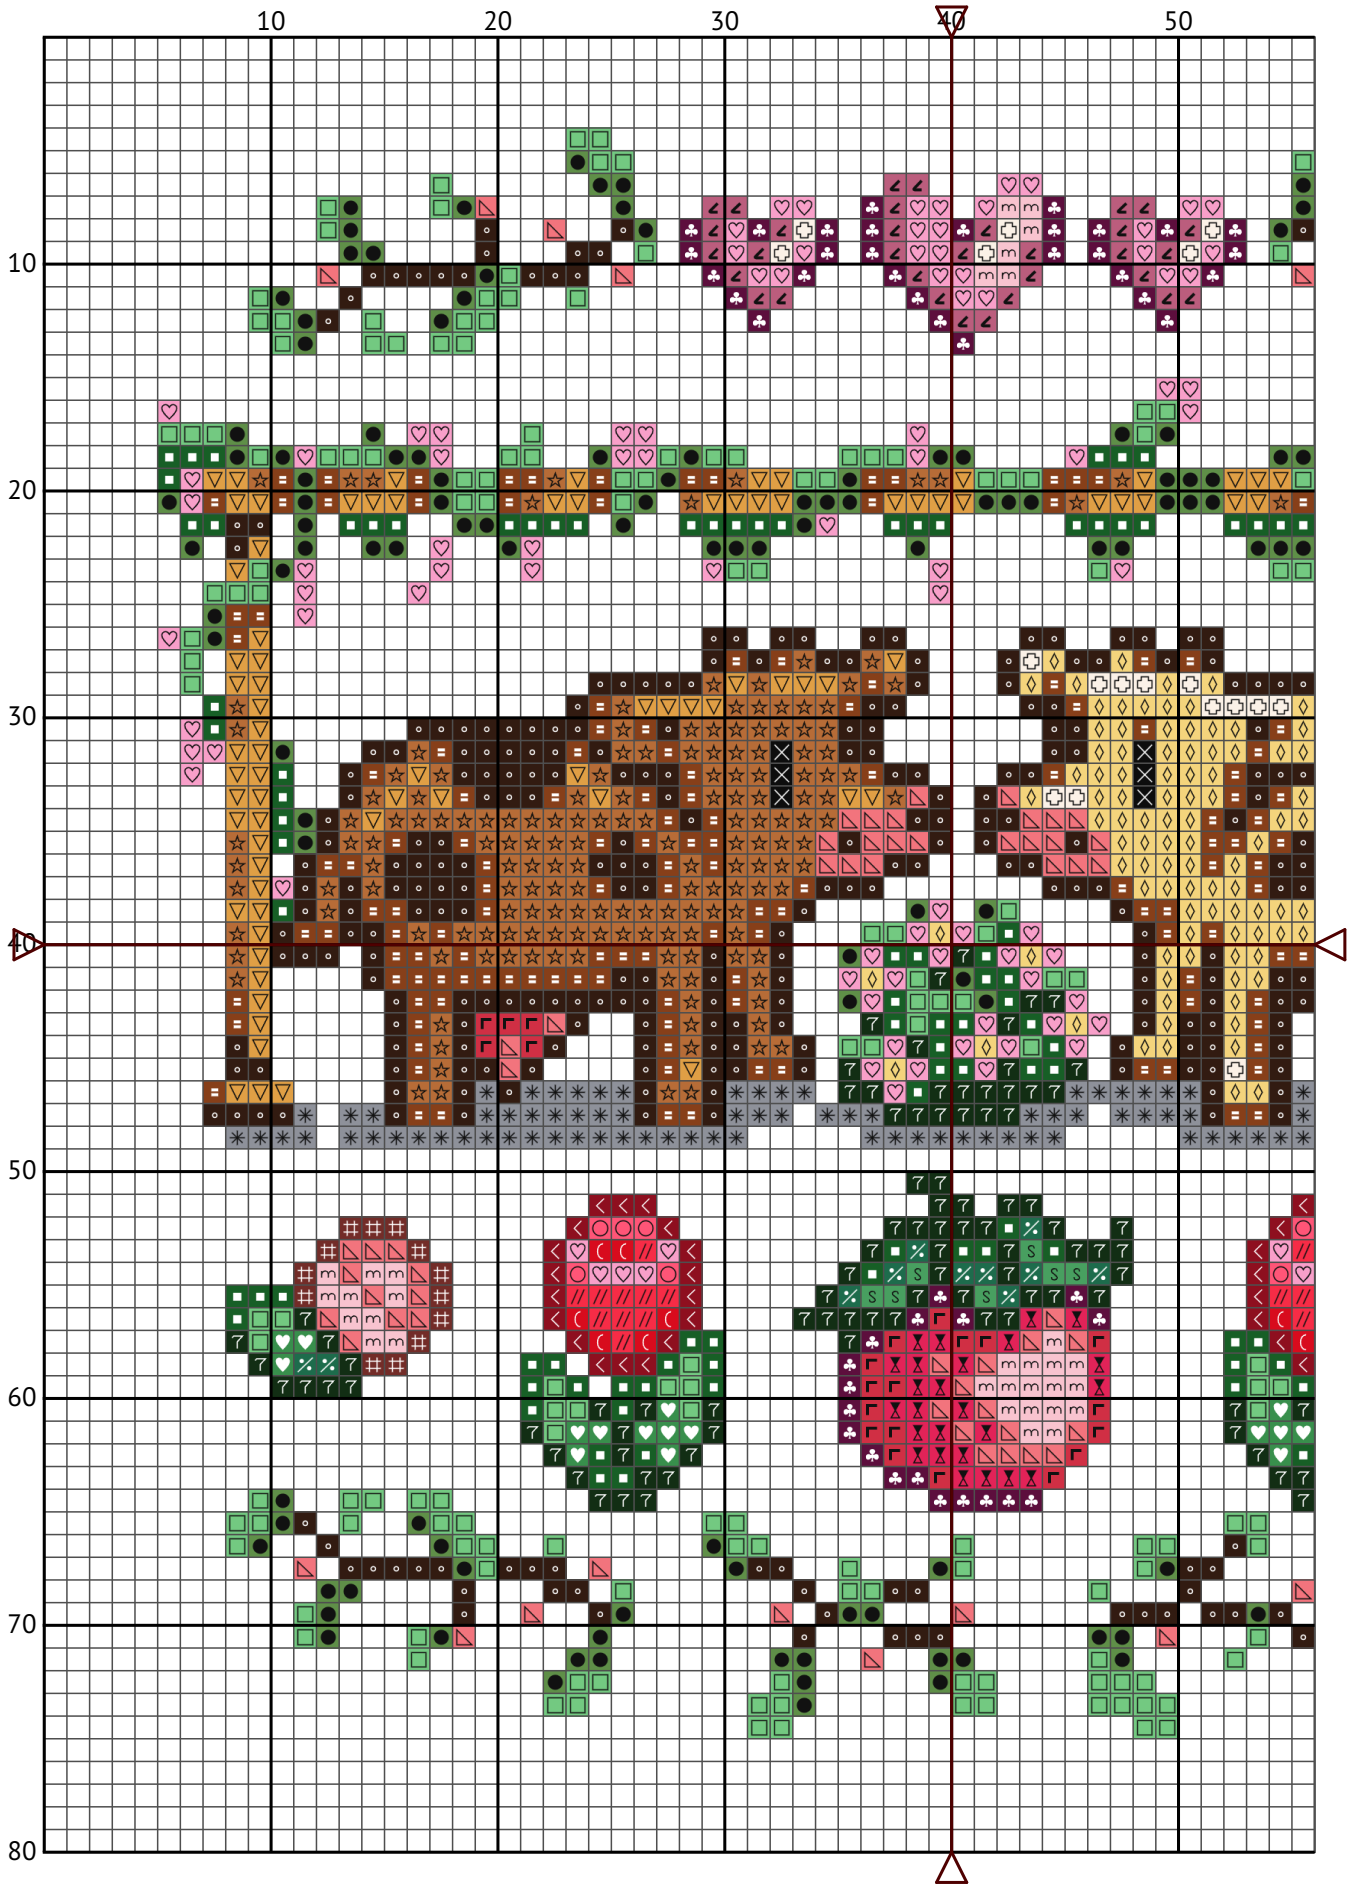

Stardew Valley Cows

Cross stitch Pattern

Free Stardew Valley cross stitch pattern

Cows!

Stardew Valley Cows

Stardew Valley Cows

Stardew Valley Cows
Floss list for crosses

Use 2 strands of thread for cross stitch

N	Symbol	Number	Name	Stitches
1		 DMC 03	Tin - Medium	109
2		 DMC 35	Fuchsia - Very Dark	47
3		 DMC 310	Black	6
4		 DMC 321	Red	12
5		 DMC 434	Brown - Light	200
6		 DMC 436	Tan	185
7		 DMC 600	Cranberry - Very Dark	25
8		 DMC 605	Cranberry - Very Light	119
9		 DMC 676	Old Gold - Light	122
10		 DMC 745	Yellow - Light Pale	156
11		 DMC 760	Salmon	86
12		 DMC 816	Garnet	36
13		 DMC 819	Baby Pink - Light	24
14		 DMC 890	Pistachio Green - Ultra Dark	109
15		 DMC 891	Carnation - Dark	20
16		 DMC 909	Emerald Green - Very Dark	124
17		 DMC 911	Emerald Green - Medium	22
18		 DMC 912	Emerald Green - Light	7
19		 DMC 913	Nile Green - Medium	234
20		 DMC 938	Coffee Brown - Ultra Dark	405
21		 DMC 956	Geranium	10
22		 DMC 963	Dusty Rose - Ultra Very Light	42
23		 DMC 989	Forest Green	197
24		 DMC 3688	Mauve - Medium	32
25		 DMC 3832	Raspberry - Medium	27
26		 DMC 3850	Bright Green - Dark	13
27		 DMC 3858	Rosewood - Medium	26